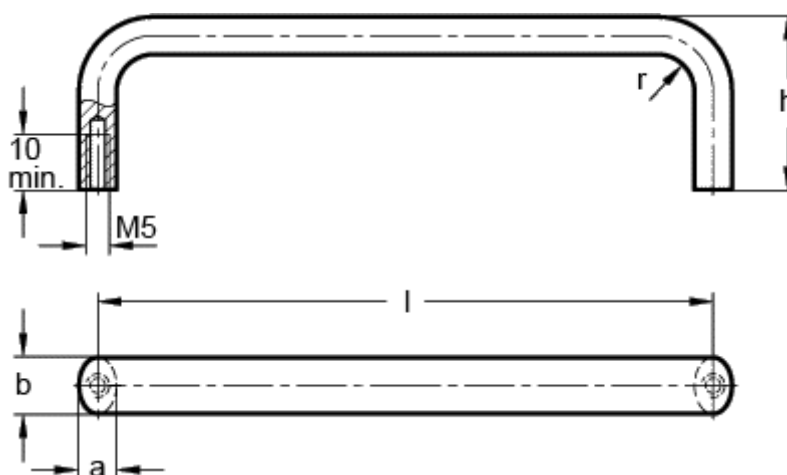

Data Sheet

Article number: 201153200

Description: E+G Cabinet U-handle GN 427.5-12-200
Stainless Steel

Measures

$a = 8$

$b = 12$

$h = 40$

$l = 200$

$r = 8$